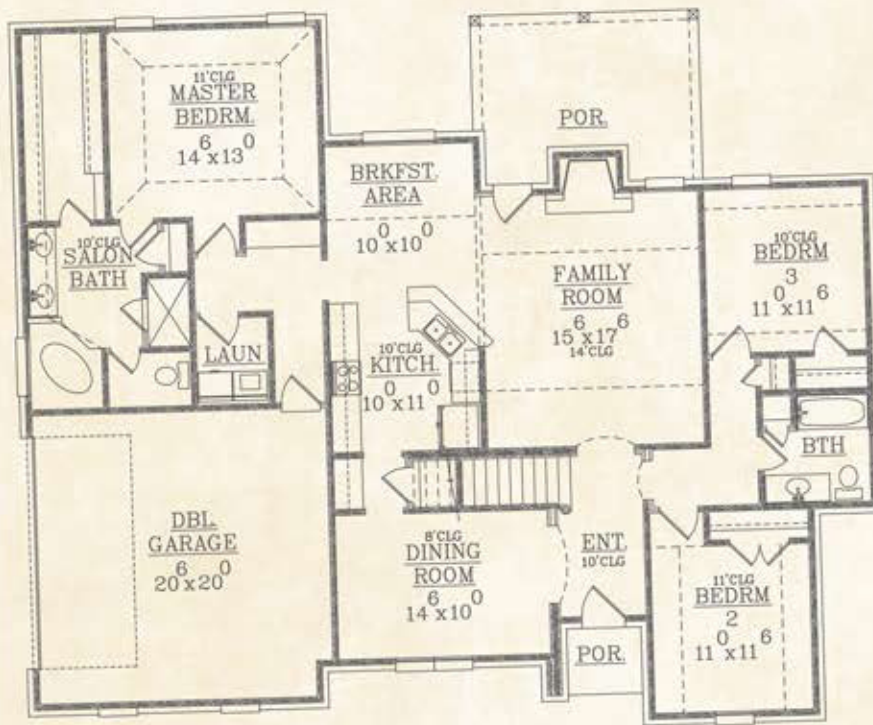

# THE CAMELIA

Total Heated Brick: ..... 1890 sq. ft.  
 Heated Down Brick: ..... 1890 sq. ft.  
 Bedrooms: ..... 3  
 Baths: ..... 2

**SOUTHERN  
SERENITY**  
Homes