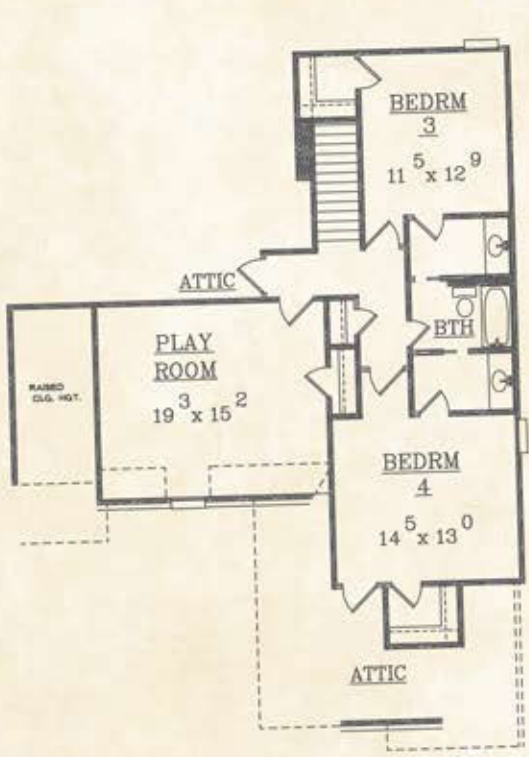

THE FRANKLIN

Heated Down: 2114 sq. ft.
 Heated Up: 984 sq. ft.
 Total Heated Brick: 3098 sq. ft.
 Bedrooms: 4
 Baths: 3