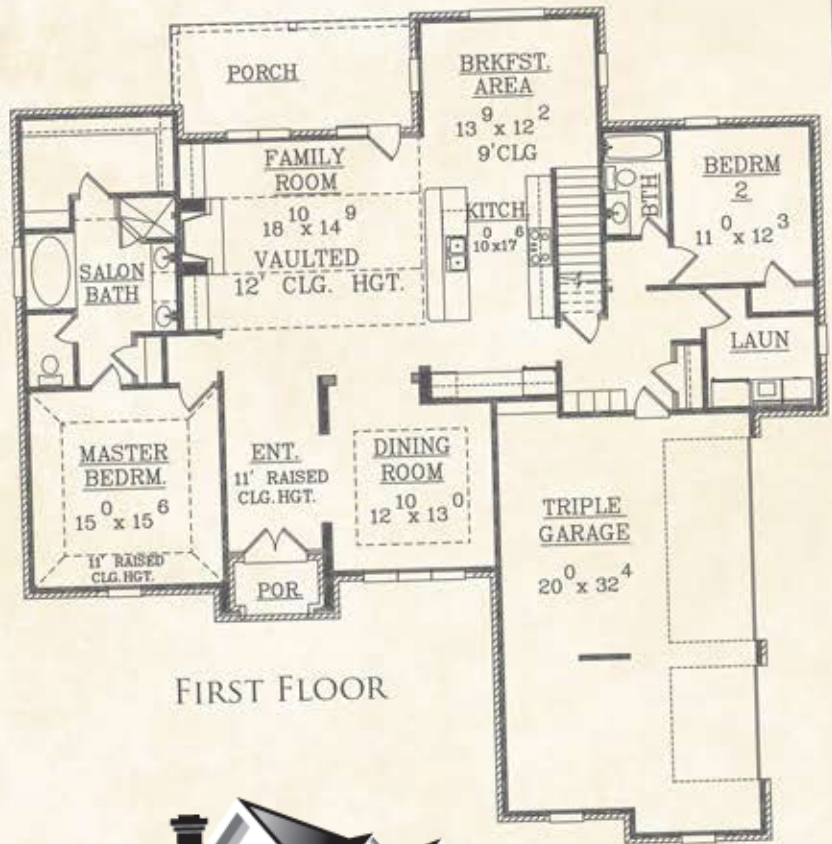

THE FRANKLIN

Heated Down: 2114 sq. ft.
 Heated Up: 984 sq. ft.
 Total Heated Brick: 3098 sq. ft.
 Bedrooms: 4
 Baths: 3